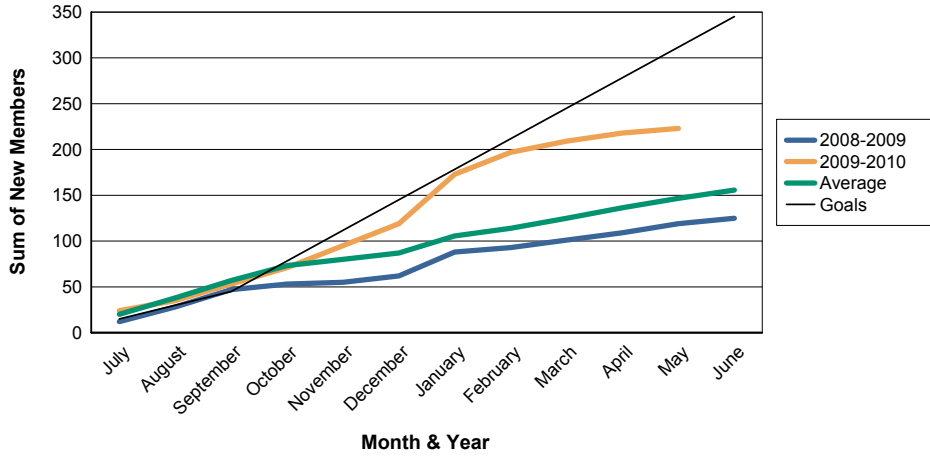

For District 330 C

Sum of Charter Members/ Month & Year

For District 330 C

3 Year Comparisons for GMT Constitutional Area 5

By GMT District

As of May 2010

Sum of New Members/ Month & Year

For District 330 C