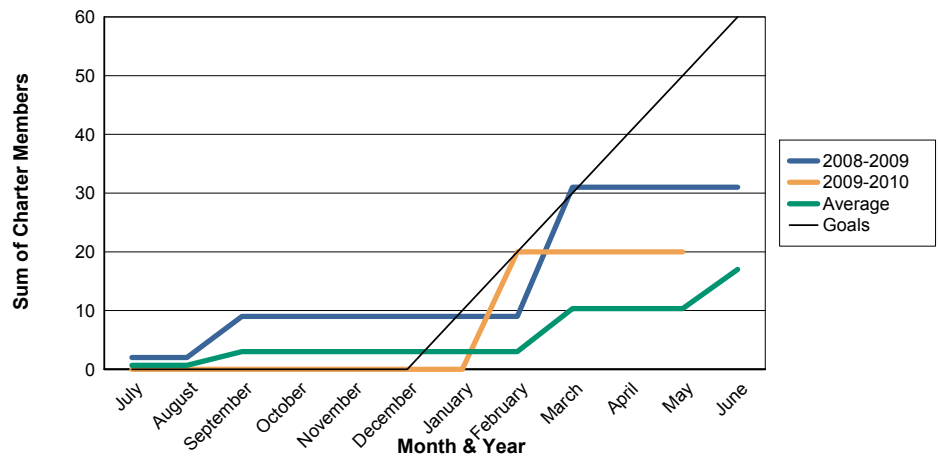

Sum of Charter Members/ Month & Year

For District 330 C