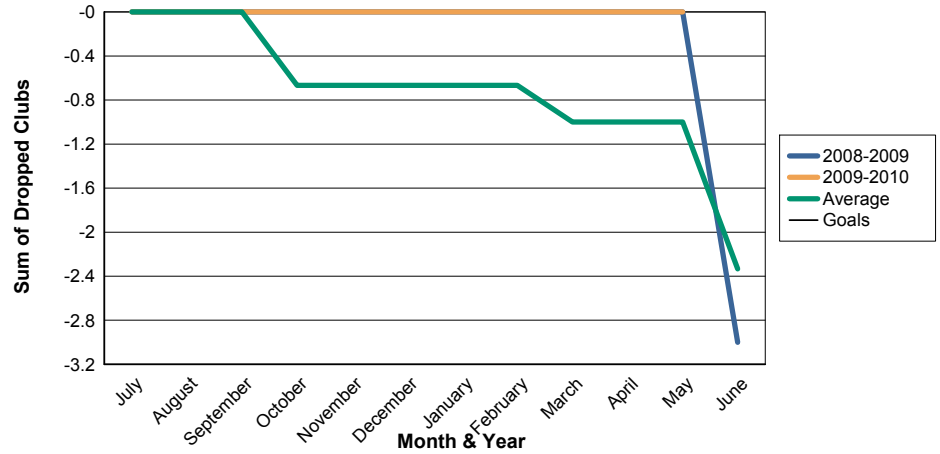

3 Year Comparisons for GMT Constitutional Area 5

By GMT District

As of May 2010

Sum of New Clubs/ Month & Year

For District 330 C

Sum of Dropped Clubs/ Month & Year

For District 330 C

Sum of Net Clubs/ Month & Year