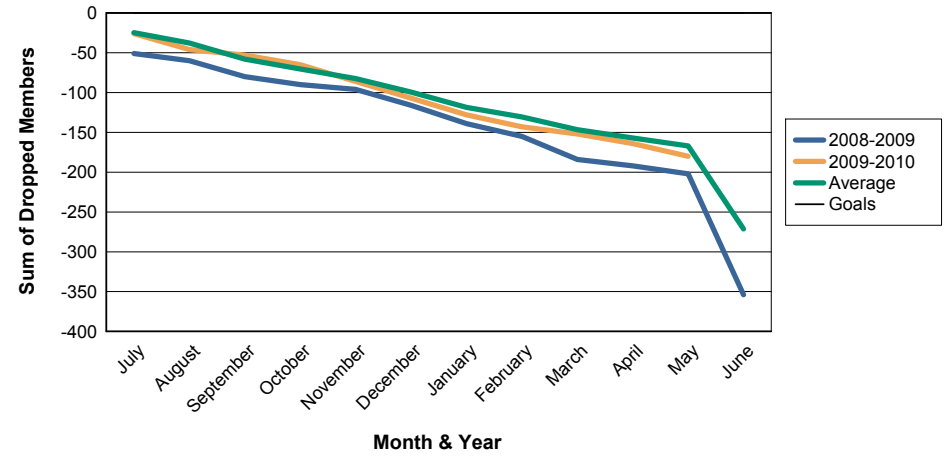

Sum of Dropped Members/ Month & Year

For District 330 C

Sum of Net Members/ Month & Year

For District 330 C