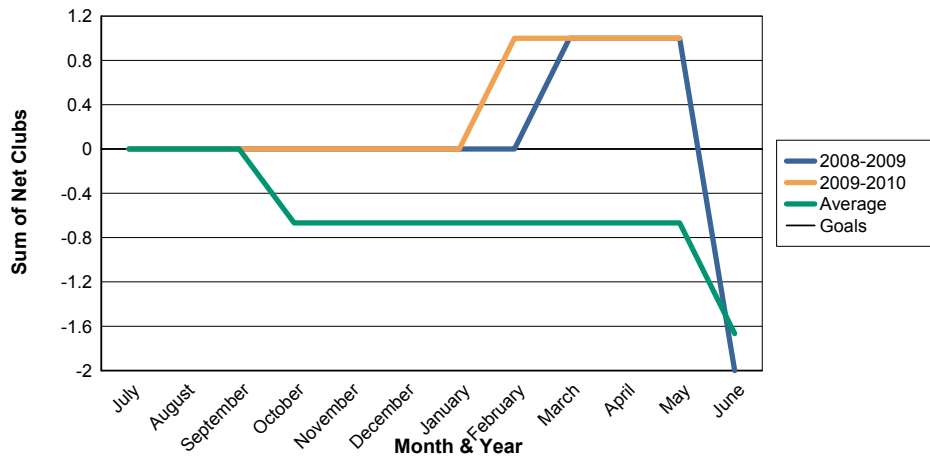

Sum of Net Clubs/ Month & Year

For District 330 C