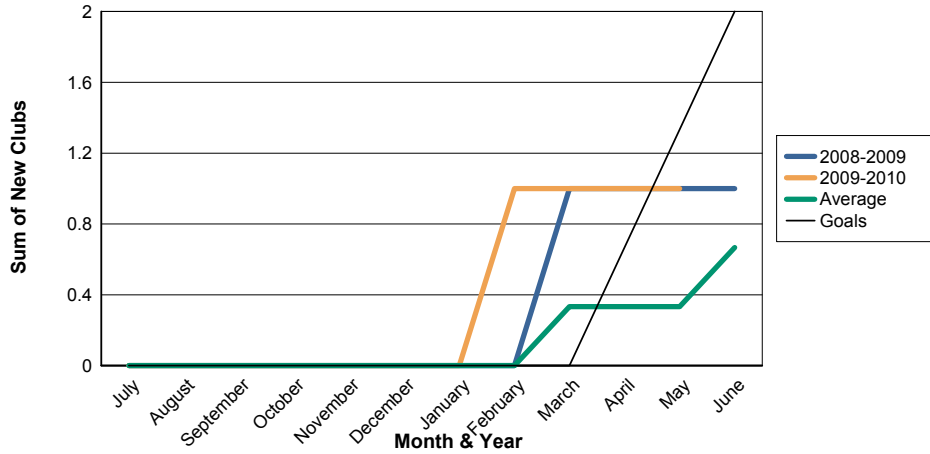

3 Year Comparisons for GMT Constitutional Area 5

By GMT District

As of May 2010

Sum of New Clubs/ Month & Year

For District 330 C

Sum of Dropped Clubs/ Month & Year

For District 330 C

Sum of Net Clubs/ Month & Year